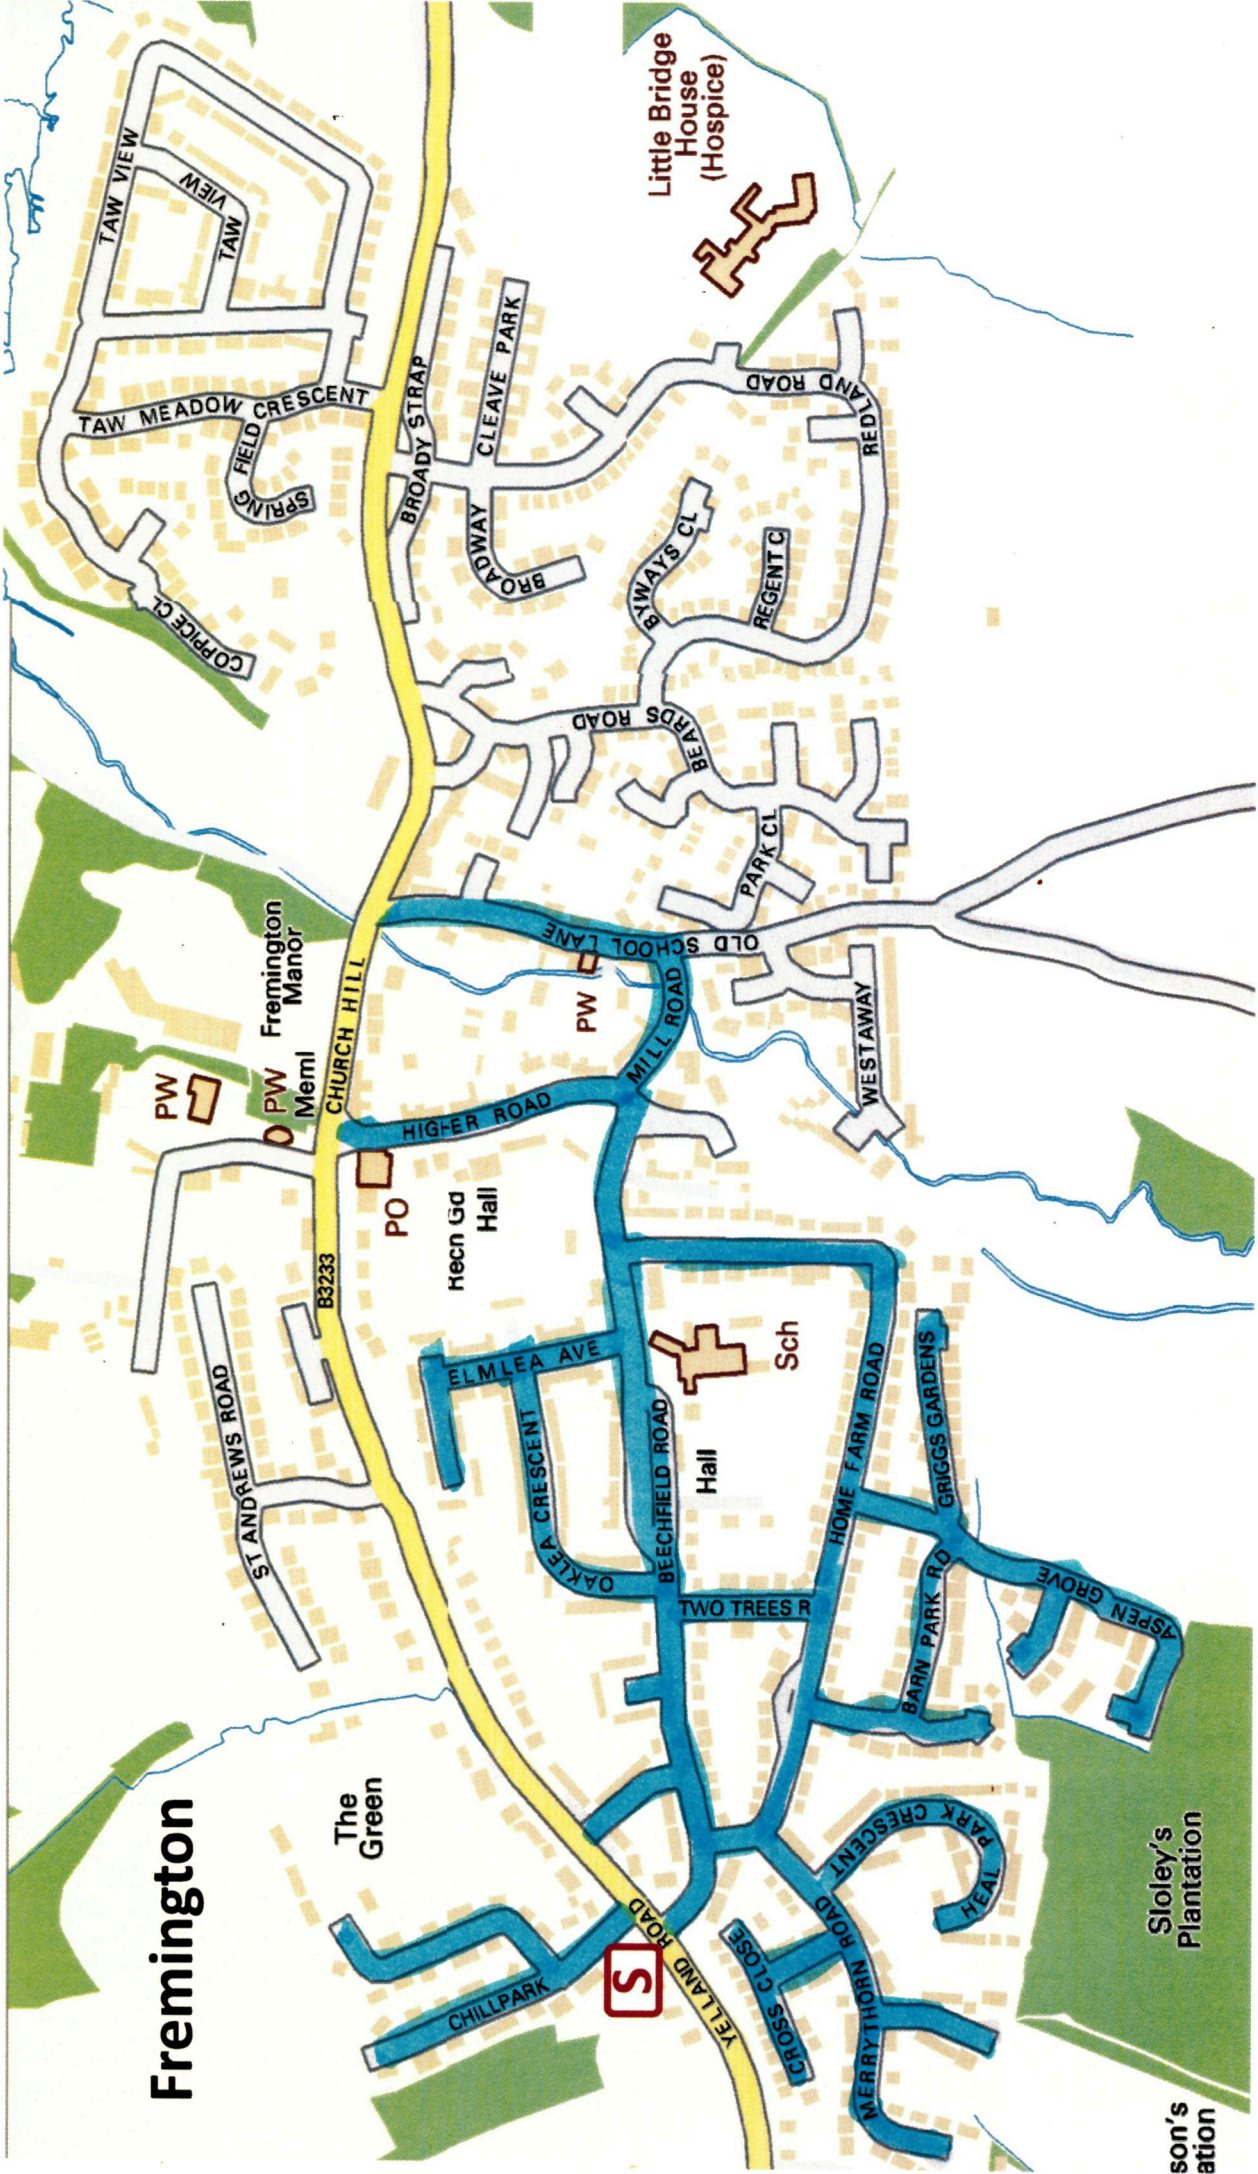

Fremington

The Green

S

Sloley's Plantation

son's
ation

Little Bridge House
(Hospice)

Fremington Manor
Meml

Hecn Gd Hall

Sch
Hall

TAW VIEW
TAW VIEW
TAW MEADOW CRESCENT
SPRING FIELD
CORPSE CL

BROADWAY
Cleave Park
BROADY STRAP

BEARDS ROAD
BYWAYS CL
REGENT C

HIGHER ROAD
MILL ROAD
OLD SCHOOL LANE
PARK CL
WESTAWAY

ST ANDREWS ROAD

ELMLEA AVE
OAKLEA CRESCENT
BEECHFIELD ROAD
TWO TREES R

HOME FARM ROAD
GRIGGS GARDENS
BARN PARK RO

ASPEN GROVE

CHILLPARK
YELAND ROAD

GROSS CLOSE
MERRY THORN ROAD
HEAL PARK CRESCENT