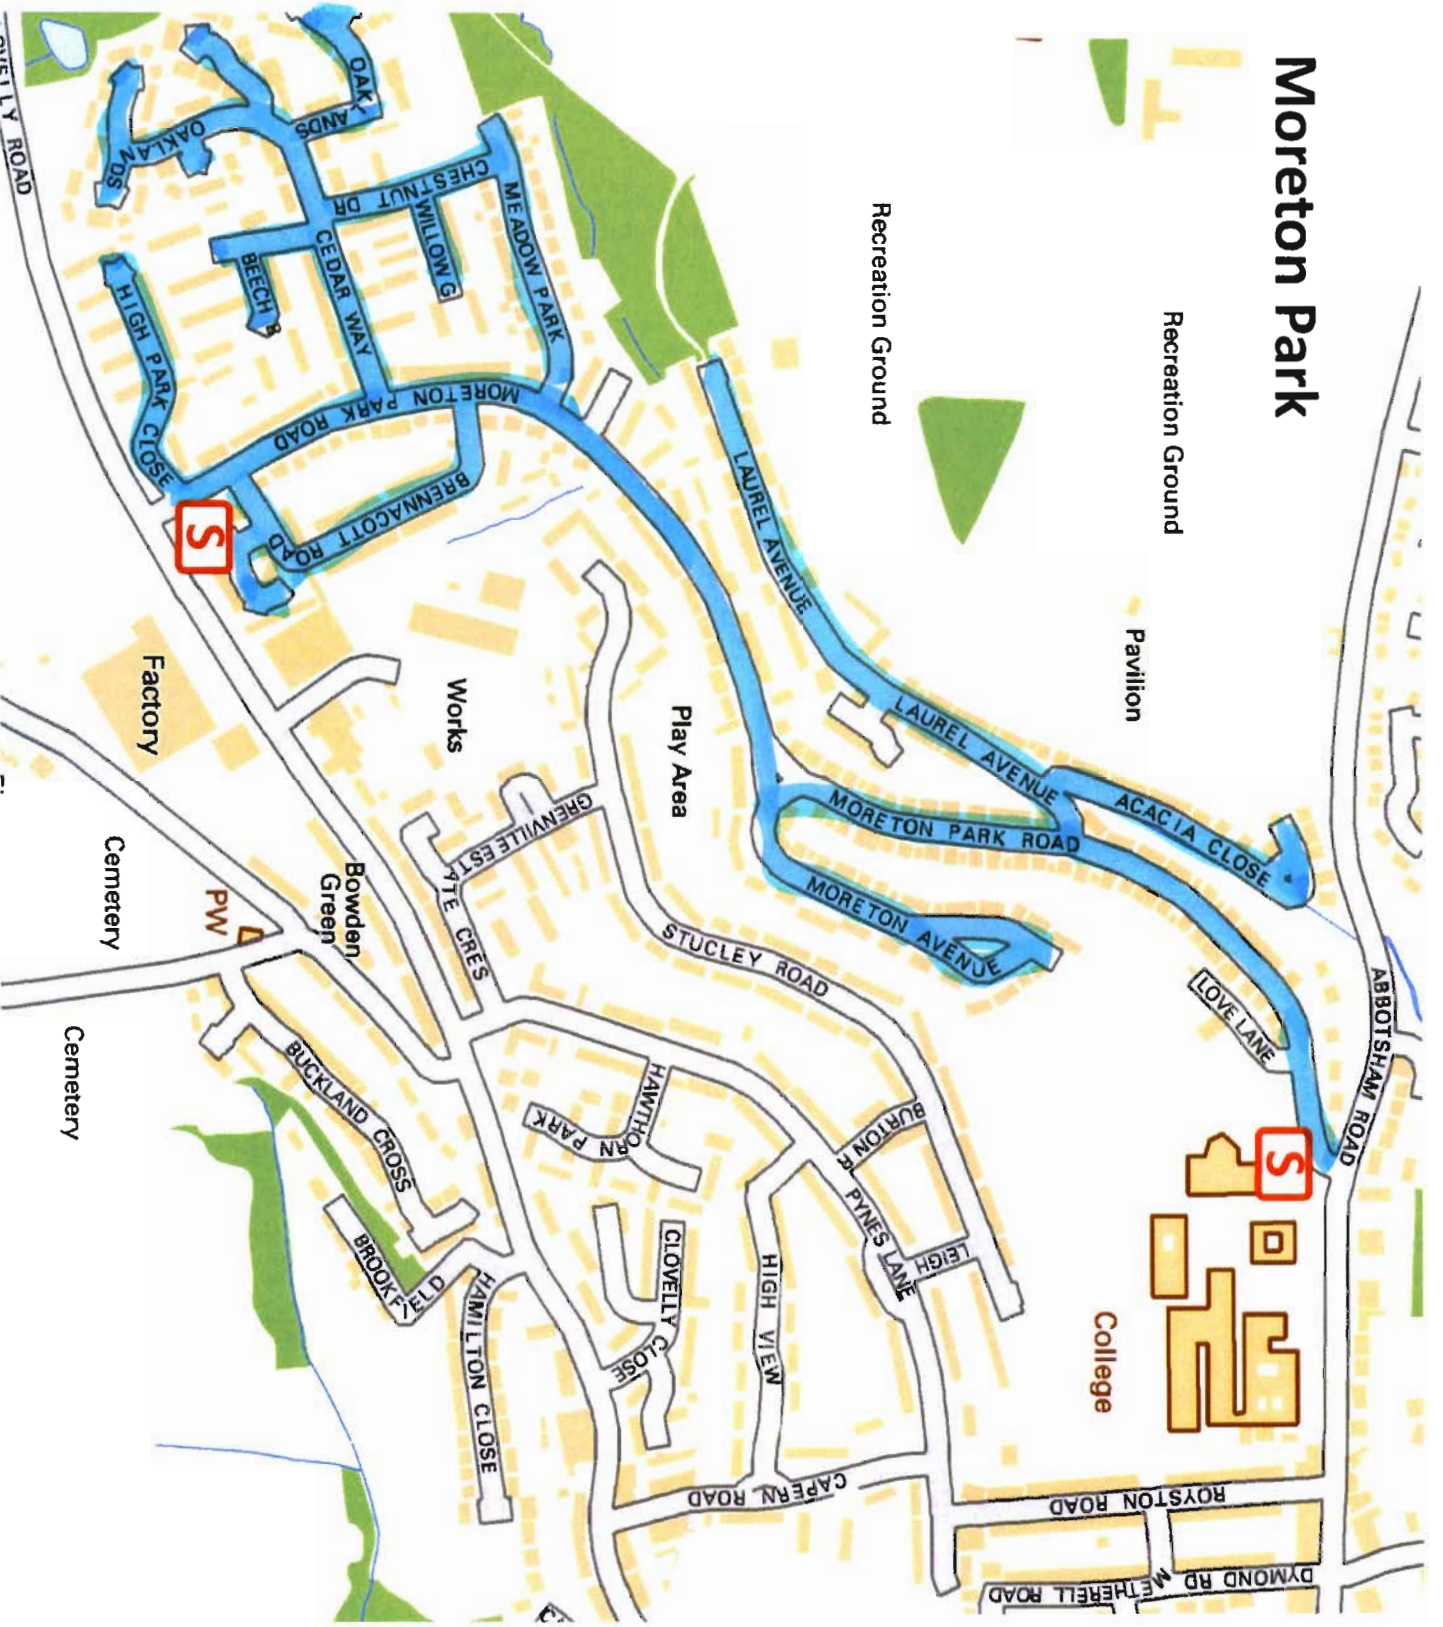

Moreton Park

Recreation Ground

Pavilion

College

Recreation Ground

Play Area

Factory

Cemetery

Cemetery

S

S

PW

LAUREL AVENUE

ABBOTSHAM ROAD

LOVE LANE

ACACIA CLOSE

LAUREL AVENUE

MORETON AVENUE

STUCLEY ROAD

WORKS

BUCKLAND CROSS

BROOKFIELD

HAMILTON CLOSE

CLOVELLY CLOSE

ROYSTON ROAD

DYMOND RD METHERELL ROAD